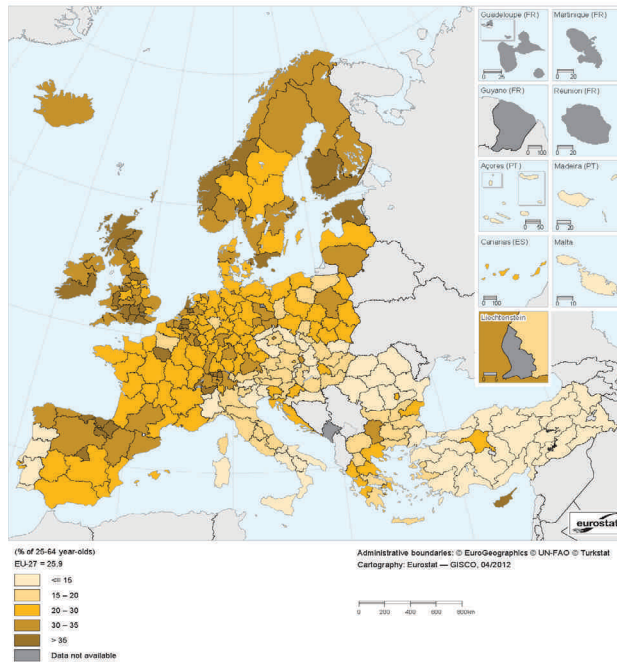

Persons aged 25-64 years with tertiary education (ISCED levels 5 and 6) attainment,
by NUTS 2 regions, 2010 (*)
(% of 25-64 year-olds)